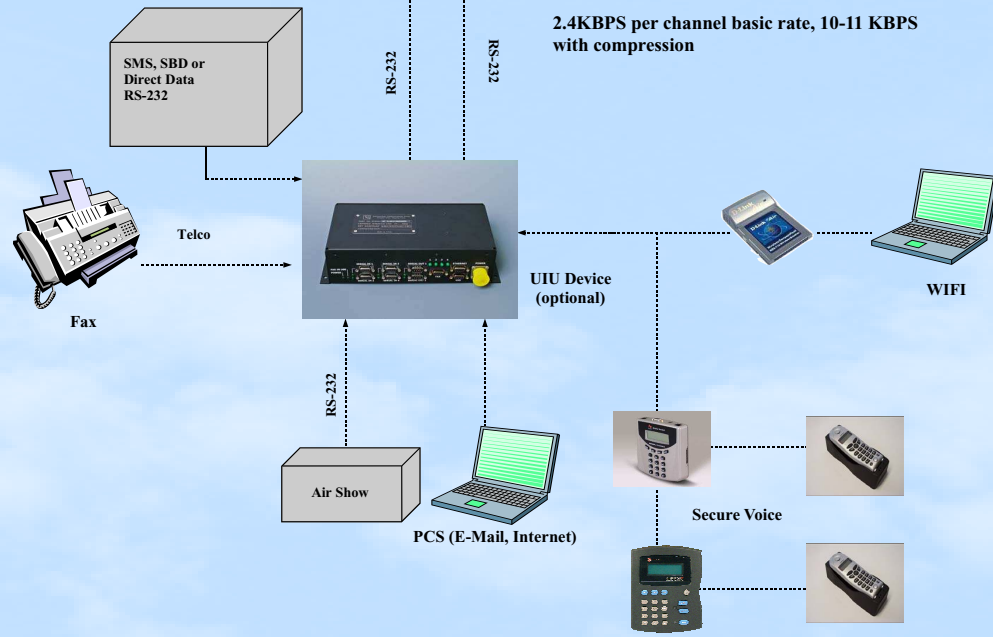

A Complete Iridium Solution

2-wire Handsets

Features:

- *Dual Channel Iridium
- *CTU Functions: Intercom, Conferencing, Transfer, Etc.
- *Echo Suppression
- *Follow on Dialing
- *CC Calling Support
- *Single Coax & Antenna for Dual Channels
- *DO-160D Compliant